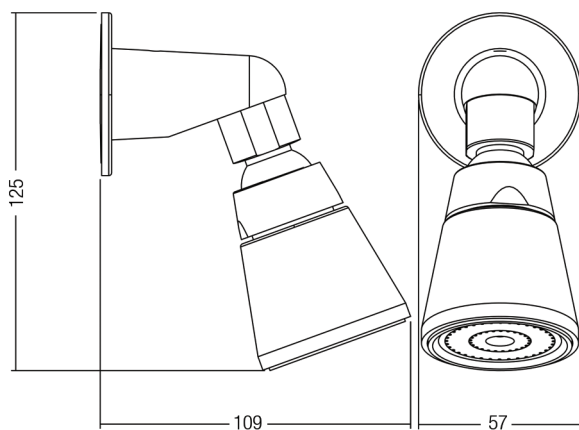

DIMENSIONS

INDICATIVE IMAGE

ZODIAC TAMPER PROOF SHOWER

Product Code - Finish

- CS 061 C - Chrome

Product Code - Other Finishes

- No other finishes available

Features

- Heavy duty design
- ABS 50 mm concentric spray diffusor
- Brass 55 mm arm with flow INTERCHANGE® spigot
- Brass 57 mm wall flange
- Chrome plated finish
- Full pattern spray

Compliance

- Watermark AS/NZS 3662 WMKT 21147
- 3 Star - 9 L/min as per WELS licence number 0046