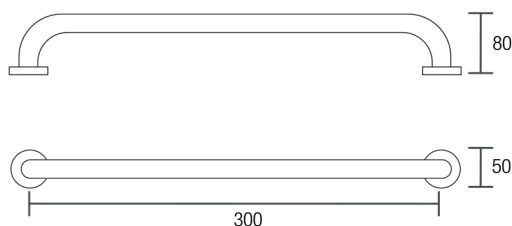

DIMENSIONS

INDICATIVE IMAGE

COMFORT RAIL

Product Code - Finish

- CR 300 C - Chrome

Product Code - Other Finishes

- CR 300 WT - White

Features

- 300 mm \emptyset to \emptyset wall fixings
- Fabricated from 25 mm brass tube
- 50 mm triple screw brass wall mount plates and screw on end caps
- Stainless steel fixings supplied
- Chrome plated finish

Compliance

- **Comfort rails (25 mm) do not comply with AS 1428.1-2009**

Warranty

See Con-Serv warranty policy for full details.